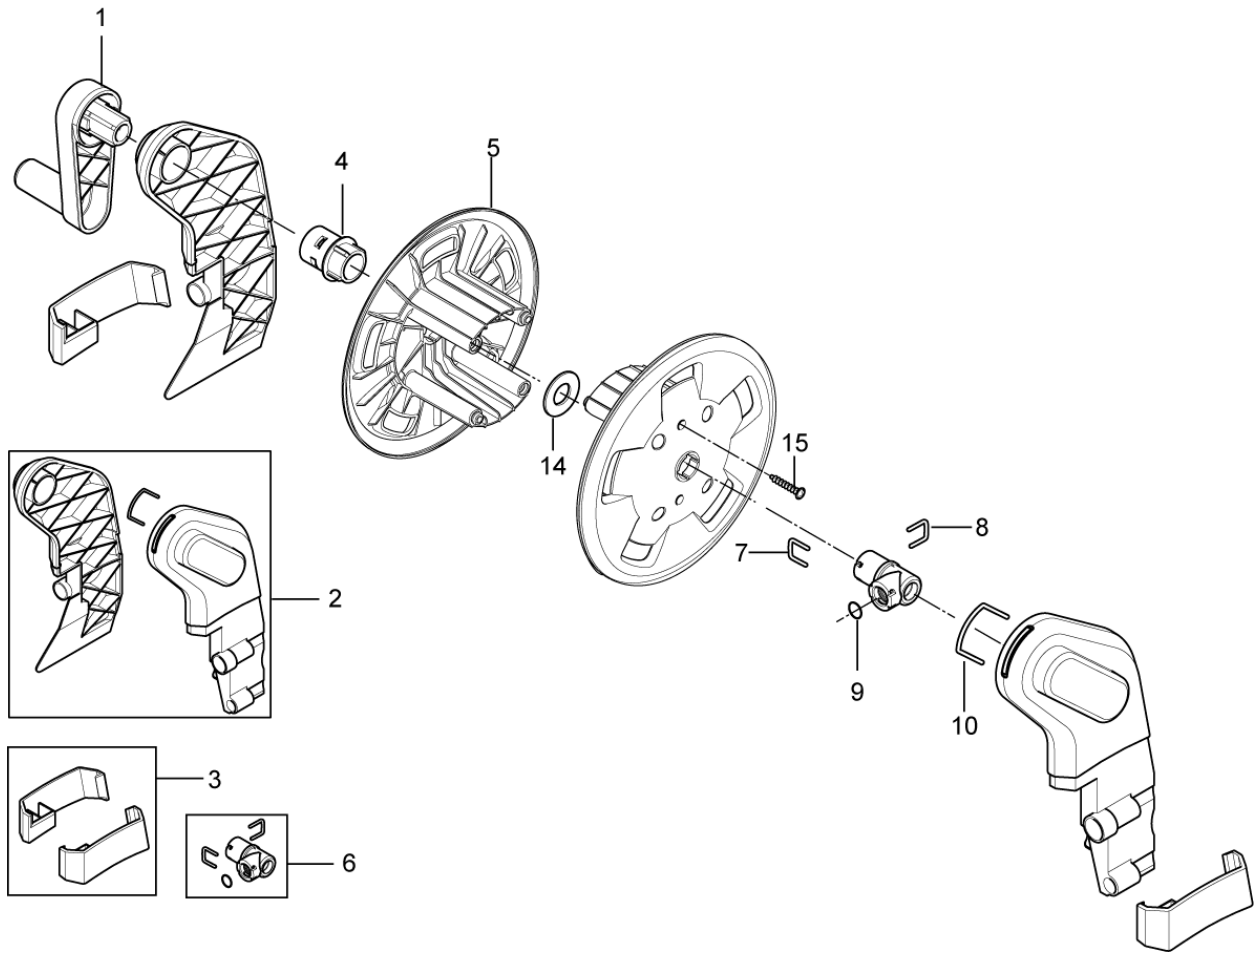

Part Notes:

- [1] - STOCK COVERS GUARANTEE
- [2] - NEW part  
NO LONGER AVAILABLE
- [3] - GUARANTEE DATE EXPIRED
- [4] - NO LONGER AVAILABLE

Pos.	Cikkszám	Mennyiség	Leírás	Notes
01	6528569	1	HOSE REEL HANDLE	
02	127444008	1	HOSE REEL SUPPORT	[1]
03	127444009	1	HOSE REEL SUPPORT BRACKET	[1]
04	127440225	1	AXLE FOR HOSE REEL	[1]
05	126486719	2	HOSE REEL HALF PART	[1]
06	127440011	1	ADAPTOR SYSTEM ALTO	
07	6526487	1	LOCK BRACKET SS	
08	6526487	1	LOCK BRACKET SS	
09	3002144	1	O-RING 14.3X2.4 NBR 70SH	
10	127440230	1	HOSE HOOK BACK	[1]
14	127440233	1	DISK FOR HOSE REEL	[1]
15	128500595	2	SCREW K50X35 WN1452 BLACK TORX	