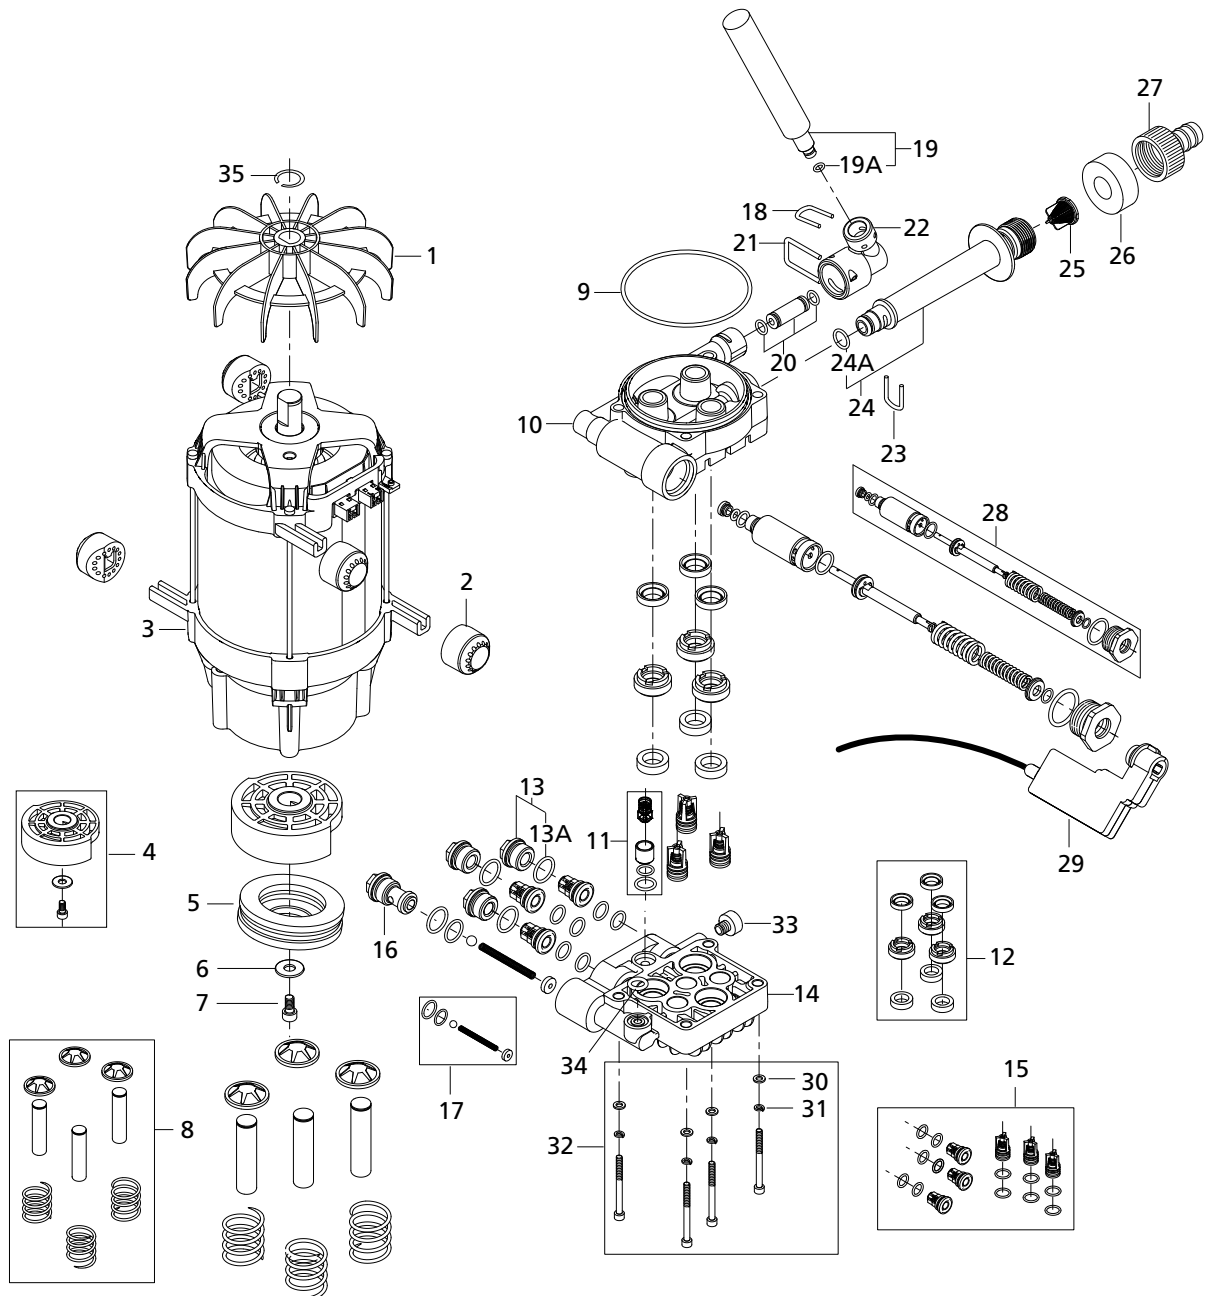

Pos.	Cikkszám	Mennyiség	Leírás	Notes
1	127500040	1	NEW FAN	
2	128332334	4	RACK FOR MOTOR	
3	127500038	1	MOTOR 1.7KW	[1]
3	127500039	1	MOTOR 2.1KW	[2]
4	127500030	1	WOBBLE DISK 6.6 DEGREES	[2]
4	127500031	1	WOBBLE DISK 7.5 DEGREES	[2]
5	127500032	1	THRUST BALL BEARING	
6	127130066	1	WASHER D22XD6.4X1.5	
7	3913	1	SCREW M6X12	
8	127500003	1	PISTON COMPLETE 3PCS	
9	128500289	1	O-RING 85X2.62 NR70	
10	127500004	1	CYLINDER GUIDE	[2]
11	128342004	1	NON RETURN VALVE KIT OF NA1	
12	127500037	1	SEALING PARTS SYSTEM	
13	127500015	3	PLUG M18X1.5 WITH O-RING	[2]
13A	3004221	3	O-RING 16X2 NBR 70SH	
14	127500034	1	CYLINDER HEAD	
15	6526026	1	VALVE SYSTEM REPAIR KIT	
16	127500005	1	EASY START PLUG	
17	127440018	1	EASY START KIT	[2]
18	6525619	1	LOCK BRACKET. SMALL	
19	127440231	1	CONNECTION HOSE	
19A	3004108	1	O-RING 5.28X1.78 NITRIL 90 SH	
20	127500007	1	REDUCTION WITH O-RING	
21	128501328	1	U-PIN 3X20.3X45	
22	127500047	1	NA1 X-TRA OUTLET	
23	126528532	1	LOCK BRACKET	[2]
24	127500035	1	WATER INLET	[2]
24A	127130107	1	O-RING 11.5X1.9 SH70	[2]
25	6528574	1	WATER FILTER COMPLETE	
26	126486792	1	FOAM SEAL FOR OUTLET & INLET	
27	1402809	1	GARDENA COMPATIBLE MALE COUPLING 3/4	
28	128500323	1	S/S VALVE COMPLETE	
29	127500010	1	MICRO SWITCH BOX SYSTEM	[2]
30	127500029	4	WASHER	
31	127500050	4	SPRING WASHER	
32	127500071	4	SCREW M6X70 DIN 912 4PCS	
33	3289	1	SET SCREW M8X10 DIN 913 B R	
34	6411218	1	BAG WITH 10 O-RINGS 3001211	
34	3001211	1	O-RING 9.6X2.4 NITRIL 70SH	
35	127500051	1	LOCK RING	

Part Notes:

- [1] - GUARANTEE DATE EXPIRED
- [2] - STOCK COVERS GUARANTEE