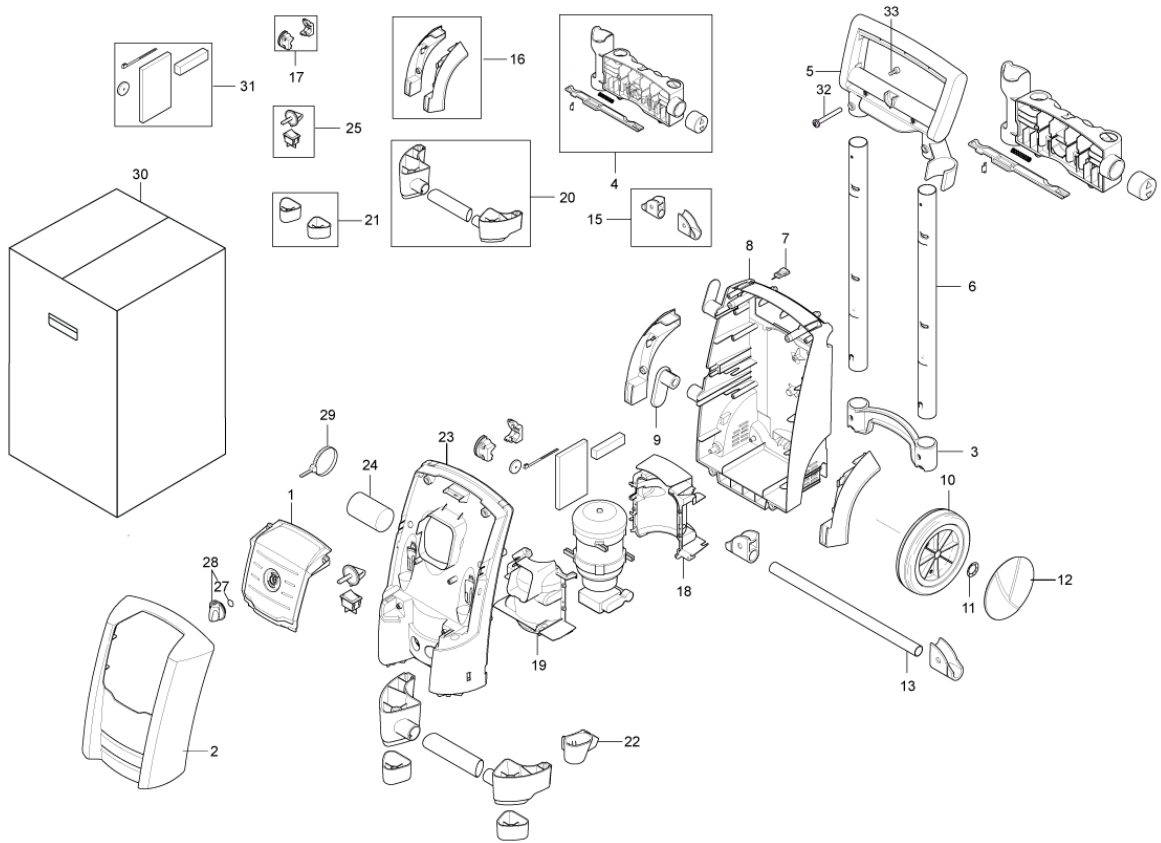

# TABLE OF CONTENTS

---

Overview .....1  
Hose reel .....3  
Motor pump .....5  
Default accessories .....7

Pos.	Cikkszám	Mennyiség	Leírás	Notes
1	127440015	1	SWITCH COVER NILFISK	[1]
2	128307043	1	CABINET POSEIDON 1	[2]
3	127440224	1	HANDLE BRIDGE	[1]
4	128500091	1	ACCESSORIES STORAGE BLUE	[3]
5	127440203	1	HANDLE	[1]
6	127440204	1	AL TUBE	[1]
7	6520844	1	Fűvókatisztító, fekete	
8	127440206	1	CHASSIS BACK	[3]
9	127440208	1	ROTARY CABLE HOOK	[3]
10	127440209	2	WHEEL	[1]
11	127440210	2	LOCK WASHER	
12	67050	2	HUB CAP	
13	127440212	1	WHEEL AXLE LOCK	[1]
15	127444002	1	WHEEL AXLE LOCKER	[1]
16	127444003	1	MUD CAP SYSTEM	[1]
17	127444004	1	CABLE FASTEN	[1]
18	127440214	1	MP COVER BACK	[1]
19	127440215	1	MP COVER FRONT	[1]
20	127444005	1	HIGH FOOT WITH GRIPE	[1]
21	127441006	1	LOW FOOT SYSTEM	[1]
22	127440216	1	LANCE HOLDER BOTTOM	[1]
23	127440237	1	CHASSIS FRONT BLACK	[3]
24	127440238	1	CAPASITOR 25UF	
24	127440219	1	CAPACITOR 30UF	[1]
25	127444007	1	SWITCH SYSTEM	
27	9868	1	O-RING 10.2X2.5 NBR 70SH	
28	909100204	1	ROTARY KNOB 6X5 ALTO BLUE	
29	1814741	1	CABLE TIE	
30	128307044	1	BOX 10PCS POSEIDON 1	[4]
31	128500237	1	IPX5 FOAM KIT	[1]
32	121814804	1	NUT FOR HANDLE M4X35 DZN1587	[1]
33	121814805	1	SCREW M4X8 CROSS DZN7985	[1]

Part Notes:

- [1] - STOCK COVERS GUARANTEE
- [2] - NEW part  
NO LONGER AVAILABLE
- [3] - GUARANTEE DATE EXPIRED
- [4] - NO LONGER AVAILABLE

Pos.	Cikkszám	Mennyiség	Leírás	Notes
01	6528569	1	HOSE REEL HANDLE	
02	127444008	1	HOSE REEL SUPPORT	[1]
03	127444009	1	HOSE REEL SUPPORT BRACKET	[1]
04	127440225	1	AXLE FOR HOSE REEL	[1]
05	126486719	2	HOSE REEL HALF PART	[1]
06	127440011	1	ADAPTOR SYSTEM ALTO	
07	6526487	1	LOCK BRACKET SS	
08	6526487	1	LOCK BRACKET SS	
09	3002144	1	O-RING 14.3X2.4 NBR 70SH	
10	127440230	1	HOSE HOOK BACK	[1]
14	127440233	1	DISK FOR HOSE REEL	[1]
15	128500595	2	SCREW K50X35 WN1452 BLACK TORX	